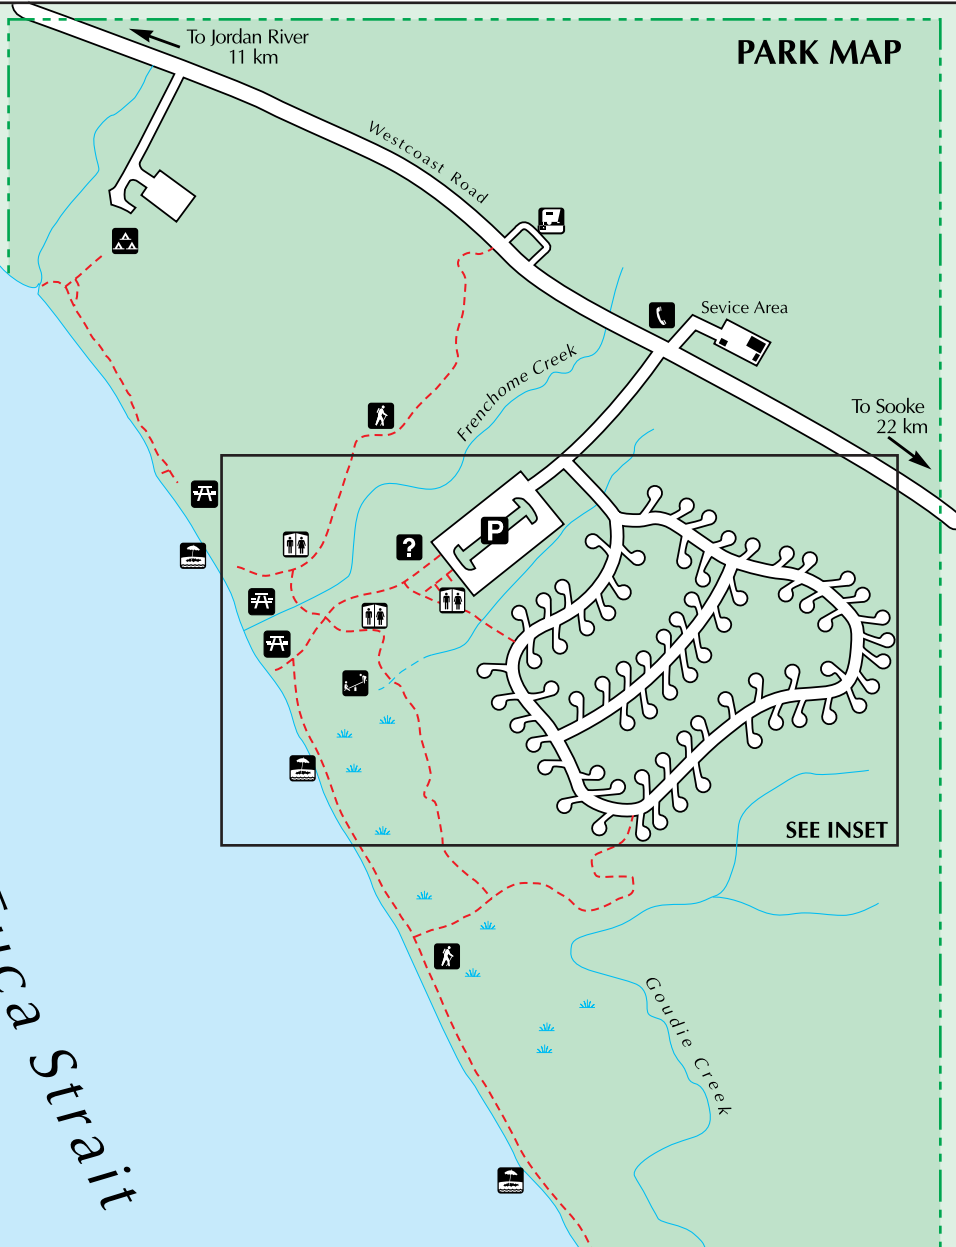

French Beach

PROVINCIAL PARK

PARK MAP

Legend

| | |
|----------------------|---------------|
| Parking | Water |
| Information | Picnic Area |
| Toilets | Telephone |
| Tent/Vehicle Camping | Garbage Can |
| Group Camping | Beach Area |
| Playground | Trail |
| Sani-station | Park Boundary |
| | Marsh Area |

CAMPGROUND AND DAY USE INSET MAP